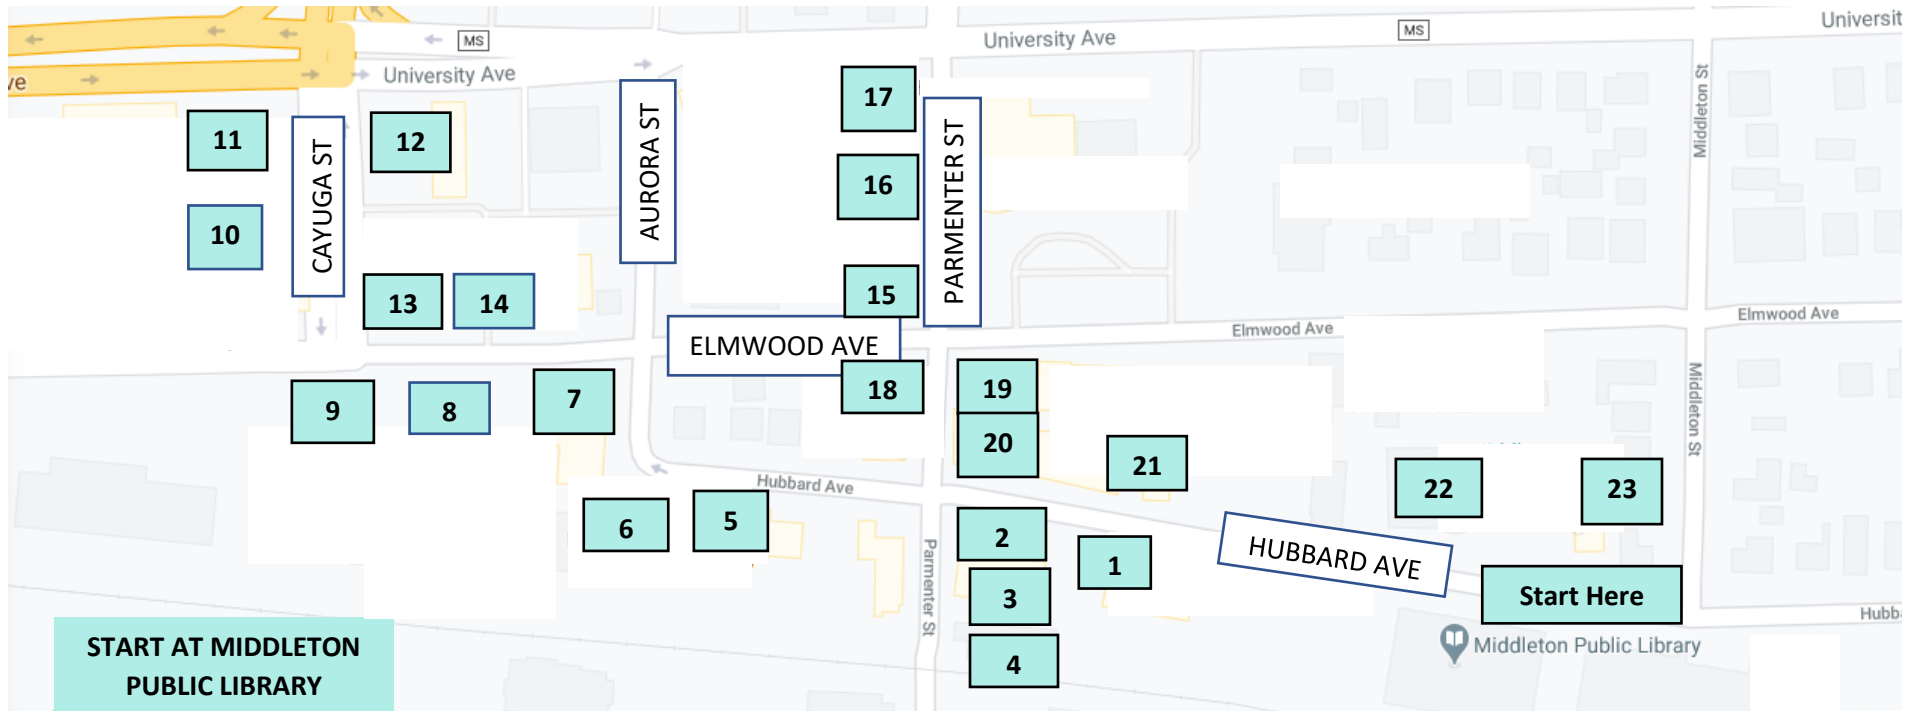

STORYWALK[®] MAP

Stay safe! Use sidewalks and crosswalks. Be aware of your surroundings.

**START AT MIDDLETON
PUBLIC LIBRARY**

Start Here

1. MUSTARD MUSEUM
2. TRADITIONS WOMENS/CHILDRENS
3. REFORMADISON
4. MIDDLETON VISITOR'S CENTER
5. CLOTH & METAL
6. LONGTABLE BEER CAFE
7. ONE COMMUNITY BANK
8. POKE BAR
9. APEX NUTRITION

10. THE LITTLE GYM
11. HALLMAN LINDSAY
12. DINY'S JEWELERS
13. BARRIQUES - MIDDLETON
14. TAIGU
15. FREE HOUSE PUB
16. BLAZE
17. FAJITAS, TAPAS & BAR
18. THE REGAL FIND

19. JOHN/CHRISTINE DESIGNS
20. LITTLE POP COLOR SHOP
21. GRAPE WATER WINE BAR
22. MIDDLETON CITY HALL
23. HISTORICAL SOCIETY