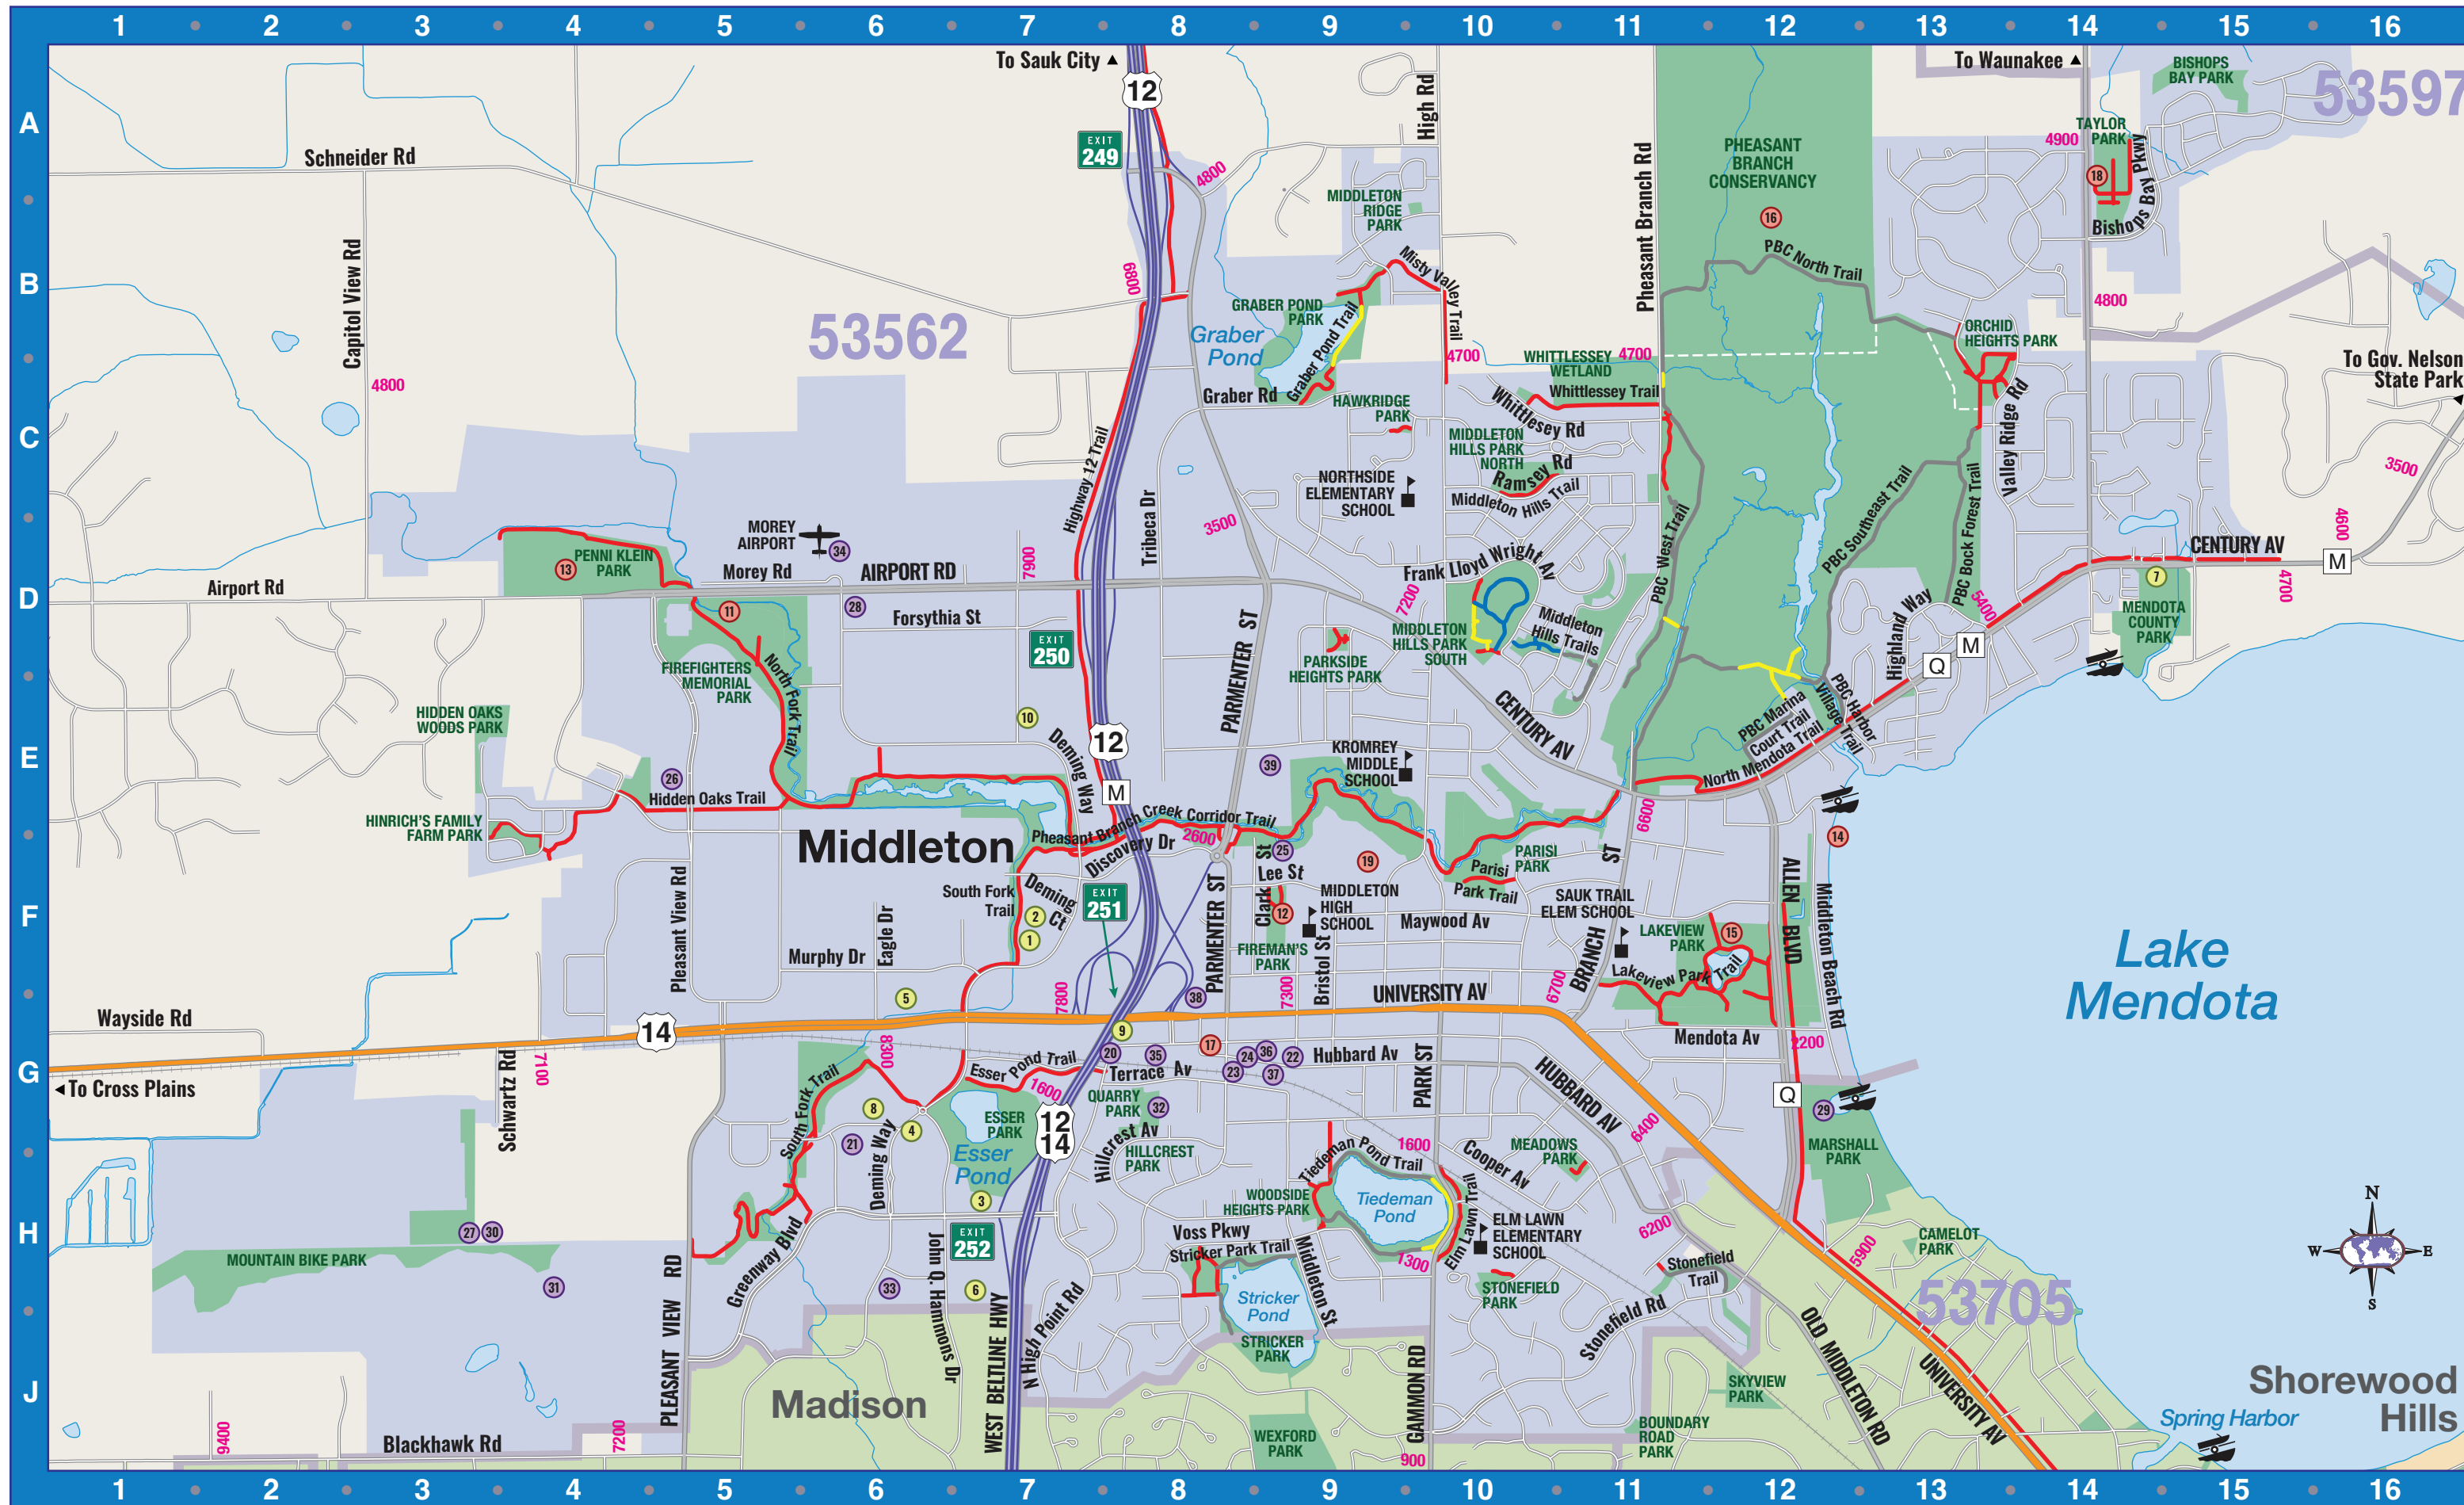

Middleton Wisconsin

7th edition

SCALE OF MILES

- CONTROLLED ACCESS
- PRINCIPAL HIGHWAY
- MAJOR ROAD
- OTHER ROAD
- US/COUNTY ROAD SHIELD
- EXIT NUMBER
- RAILROAD
- ZIP CODE
- BLOCK NUMBER
- SCHOOL
- AIRPORT
- BOAT LAUNCH

CITY OF MIDDLETON TRAIL SYSTEM

- Boardwalk Trail
- Gravel Trail
- Paved Trail

NAME & LENGTH OF SHARED USE TRAILS

- Pheasant Branch Conservancy Trails (3 mi. -loop)
  - West Trail: 1 mi.
  - North Trail: 1.2 mi.
  - Southeast Trail: 1.3 mi.
  - Bock Forest Trail: 3 mi.
  - Marina Court Trail: .3 mi.
  - Harbor Village Trail: .15 mi.
- Pheasant Branch Creek Corridor Trail: 1.37 mi.
- Elm Lawn Trail
- Graber Pond Trail: 1.5 mi.
- Hidden Oaks Trail: .6 mi.
- Highway 12 Trail (Wisconsin DOT)
- Lakeview Park Trail: 1 mi. (combined total)
- Misty Valley Trail: .4 mi. (combined total)
- North Fork Trail: 2.2 mi.
- North Mendota Trail: .75 mi.
- Parisi Park Trail: .19 mi.
- South Fork Trail: 2 mi.
- Stricker Park Trail: 1 mi. (outer loop)
- Tiedeman Pond Trail: 1 mi. (pond loop)
- Wisconsin DOT & Dane County Trails

HIKING ONLY

- Pheasant Branch Conservancy Segments
  - Segment A: .1 mi.
  - Segment B: .3 mi.
- Middleton Hills Trails: 1.19 mi. (combined total)

POINTS OF INTEREST

Lodging

1. 1 The Country Inn & Suites, Madison West
2. 2 Courtyard Madison West/Middleton
3. 3 Fairfield Inn & Suites Madison West/Middleton
4. 4 Hilton Garden Inn Madison West/Middleton
5. 5 Holiday Inn Express & Suites Madison West/Middleton
6. 6 Madison Marriott West™
7. 7 Mendota County Park & Campground
8. 8 Residence Inn Madison West/Middleton
9. 9 Staybridge Suites Middleton/Madison West
10. 10 TownePlace Suites by Marriott

Parks

1. 11 Firefighters Memorial Park (baseball)
2. 12 Firemen's Park
3. 13 Penni Klein Park (soccer)
4. 14 Lake Street Boat Launch
5. 15 Lakeview Park/Splash Pad
6. 7 Mendota County Park & Campground
7. 16 Pheasant Branch Conservancy
8. 17 Stone Horse Green (green space)
9. 18 Taylor Park
10. 19 Walter R. Bauman Outdoor Aquatic Center

Things to do

1. 20 Capital Brewery & Bier Garten
2. 21 Greenway Station
3. 22 Rowley House Museum
4. 23 Middleton Visitor Center
5. 24 National Mustard Museum
6. 25 Performing Arts Center

Recreation

1. 26 Capitol Ice Arena
2. 27 CXC Outdoor Recreation & Sports Center
3. 28 Keva Sports Center
4. 29 Marshall Boats Board & Boat Rentals
5. 30 Middleton Bike Park
6. 31 Pleasant View Golf Course
7. 32 Quarry Skate Park

Services

1. 33 Middleton Chamber of Commerce
2. 24 Middleton Municipal Airport (Morey Field)
3. 23 Middleton Visitor Center
4. 35 Middleton Post Office
5. 36 Middleton City Hall
6. 37 Middleton Public Library
7. 38 Middleton Fire Station
8. 39 Middleton Police Department

© 2023. All rights reserved. Mapping Specialists, Ltd.